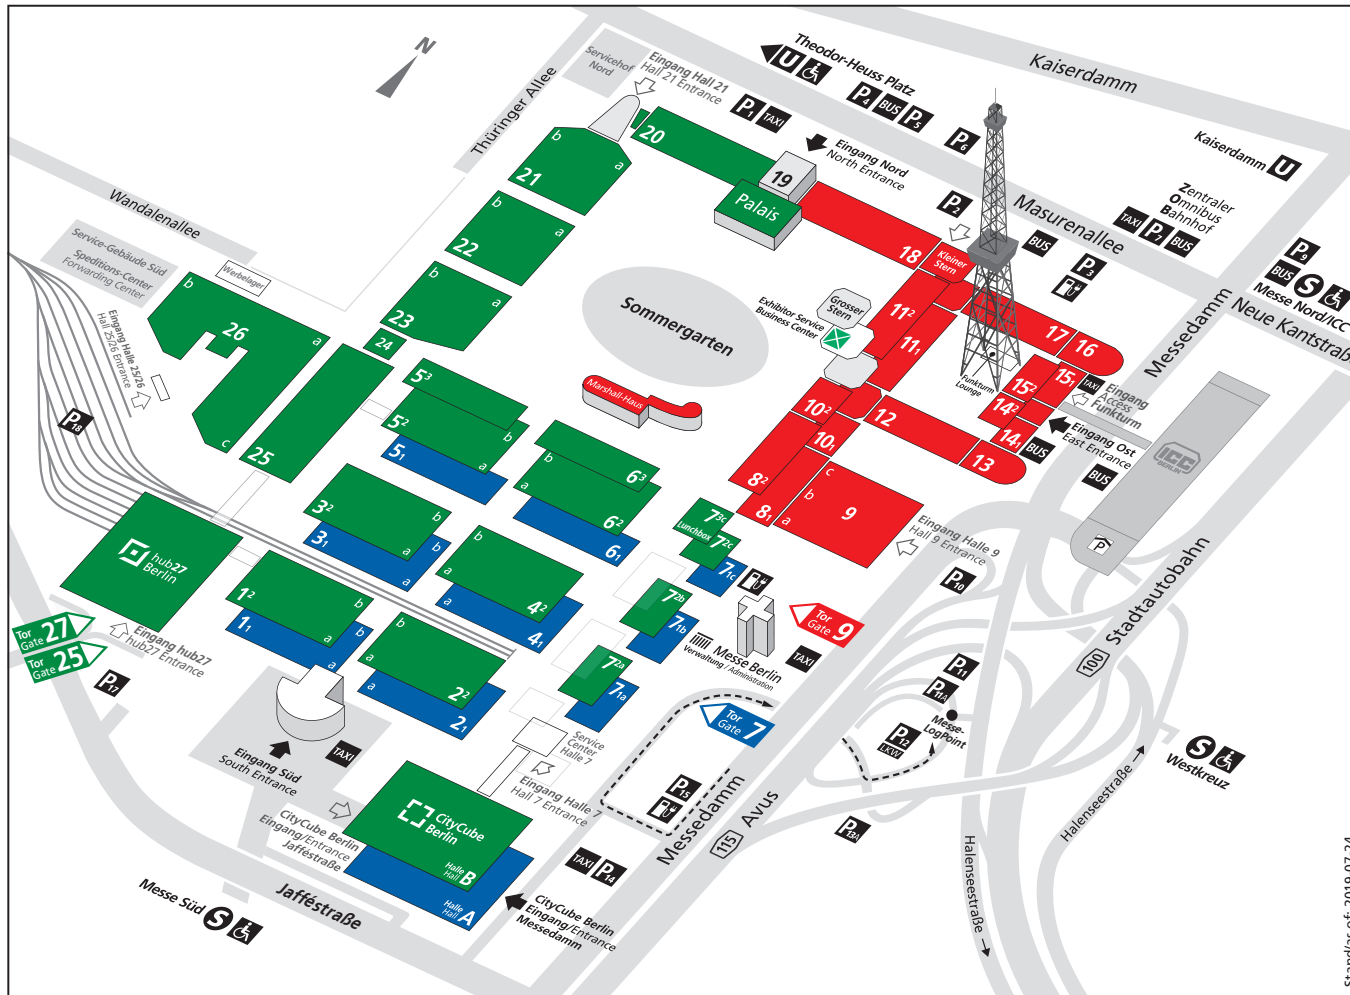

Messegelände · Exhibition Grounds

- Tor Gate 7
▶
Einfahrt Tor 7
 Access Gate 7
 Hallen / Halls 1.1 - 7.1
 CityCube Berlin Halle / Hall A

- Tor Gate 9
▶
Einfahrt Tor 9
 Access Gate 9
 Hallen / Halls 8 - 18

- Tor Gate 25
▶
Einfahrt Tor 25
 Access Gate 25
 Hallen / Halls 1.2 - 7.2, 20 - 26
 CityCube Berlin Halle / Hall B
 hub 27

- Tor Gate 27
▶
Einfahrt Tor 27
 Access Gate 27

Stand: 07-2019